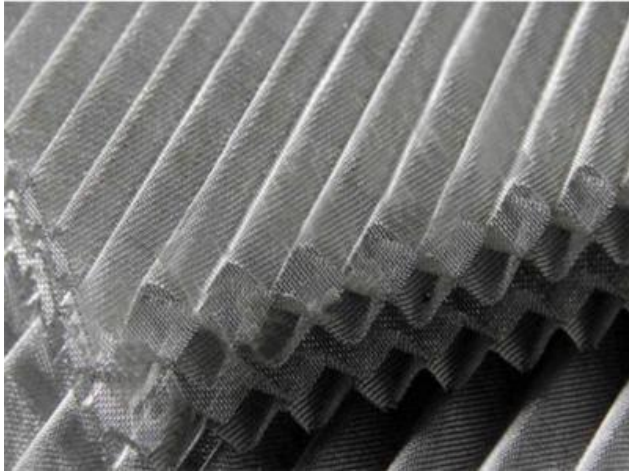

# Woven Wire Mesh For Structured Packing

## Introduction

Woven wire mesh is the main materials of gauzes structured packing, gauzes structured packing is designed by geometrically arranged corrugated sheets, the special structure has resulted a large filtration surface area, and forces vapor flow, take complicated paths through the structured packing, increase vapour liquid-contact, high efficiently intercepting entrained droplets.