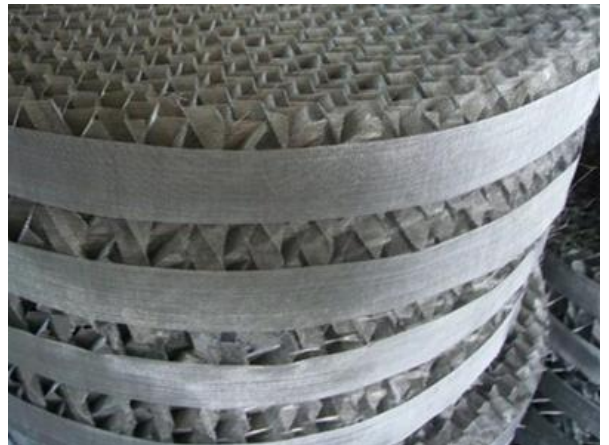

Idea for	Screen Size	Features & Benefits
- Pharmaceutical products (vitamins, etc.) - Fragrances (menthol, geraniol, etc.) - Separation of mixed isomers - Fine chemicals	40 mesh 50 mesh 60 mesh	- High strength - Lower pressure drop - Corrugated-type, increased separation efficiency