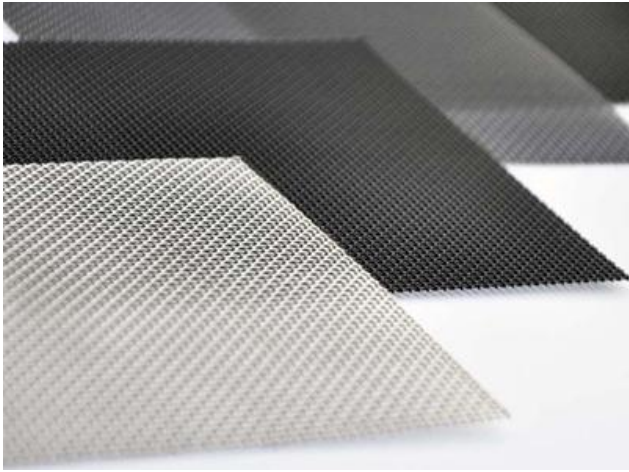

# Woven Wire Mesh For Security Screen

## Introduction

Stainless steel wire mesh is woven to a high-tensile strength, used as a heavy duty security screen. It is very useful for security door screens, sliding door screens, outdoor screens, inside door screens, decorative facade, decorate ceiling, balustrade infill panels, hand-railing infill panels, security window screens, window guards, sun shading screens etc