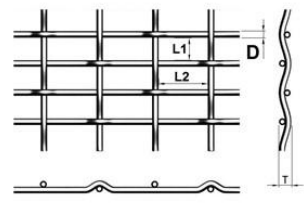

### 3. Hole Size (L1 x L2)

### 4. Panel Width (PW)

### 5. Panel Length (PL)

Plain Crimped

Single Crimped

Lock Crimped

Slot Hole Crimped

## Slot Hole Crimped Wire Mesh

Opening L1 x L2		Wire D		Open Area	Weight
mm	inch	mm	inch	%	Kgs/m <sup>2</sup>
8.00 x 18.00	0.315 x 0.709	3.00	0.118	62.34	7.69
8.00 x 18.00	0.315 x 0.709	3.50	0.138	58.24	10.08
10.00 x 20.00	0.394x0.787	4.00	0.157	59.52	11.16
10.00 x 50.00	0.394 x 1.969	4.00	0.157	66.14	8.87
10.00 x 50.00	0.394 x 1.969	5.00	0.197	60.61	13.08