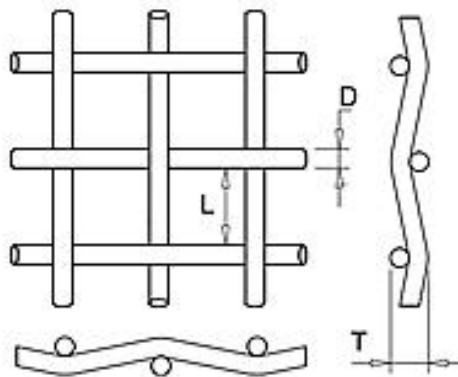

B R O C H U R E

Bee Keeping Wire Mesh

Anping Web Wire Mesh Co.,Ltd.

Woven Wire Mesh For Bee Keeping

Introduction

Woven wire mesh is ideal for bee keeping mesh, the screen helping minimize the varroa mite from bee hives, it keeps out bees, but allows varroa mites to fall through, provide them climb back up and parasitic in another bee. With an added benefit that the wire mesh provides essential ventilation for the bee hive.

Idea for	Screen Size	Features & Benefits
<ul style="list-style-type: none">Bee hive screened bottom board (varroa screen)Double screenRobbing screenScreened inner coversEntrance of pollen traps	<ul style="list-style-type: none">5 mesh6 mesh8 mesh	<ul style="list-style-type: none">Cleans wellEnables better air circulationCorrosion-resistant

Technical Parameters

When ordering, please specify:

1. Weave Type

Plain weave

2. Wire Diameter (D)

3. Hole Size (L)

4. Roll Width (RW)

5. Roll Length (RL)

Plain Weave

Wire Mesh

Mesh	Wire		Aperture		Open Area	Weight
	mm	inch	mm	inch	%	Kgs/m ²
5	0.90	0.0354	4.18	0.1645	67.70	2.02
6	0.80	0.0314	3.433	0.1351	65.77	1.92
8	0.70	0.0275	2.475	0.0974	60.76	1.96

Headquarters