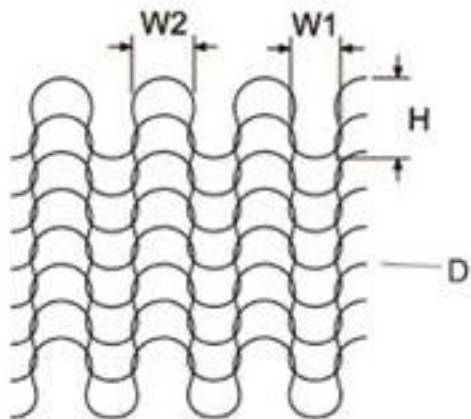

The copper knitted wire mesh is designed to stuff a variety of openings to stop rodents and other similar unwanted animals.

The main reason for this is metal property and knitted construction. Pure copper will not rust, contaminate or scratch surfaces. Also copper is a very soft metal, so it is easy to cut and form. The mesh has lay flat wires, which gives a very tight and grippy final structure. Because of the special interlocked structure, once stuffed into a space this copper mesh is very difficult to remove or get through. So it is very hard for rodents to chew through.

Technical Parameters

When ordering, please specify:

1. Weave Type

Standard knitted weave type

2. Wire Diameter (D)

3. Hole Size (W1 x W2)

4. Roll Width (RW)

5. Roll Length (RL)

Standard Weave

Knitted Wire Screen

Wire		Opening mm	Width mm	Length m	Number of Wire Nos.
mm	inch				
0.21	0.0083	3 - 7	15 - 120	10 - 50	1 - 2
0.23	0.0091	3 - 7	40 - 150	10 - 50	1 - 2
0.25	0.0098	3 - 7	40 - 150	10 - 50	1 - 2
0.27	0.0106	3 - 7	60 - 150	10 - 50	1
0.28	0.0110	3 - 7	60 - 150	10 - 50	1
0.30	0.0118	3 - 7	60 - 150	10 - 50	1