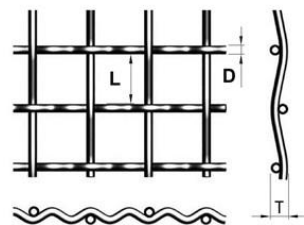

Idea for	Screen Size	Features & Benefits
<ul style="list-style-type: none">RestaurantsCamping	<ul style="list-style-type: none">D 190mmD 220mmD 280mm	<ul style="list-style-type: none">Stable mesh size, not easily deformedSmooth surface, uniform mesh size, small errorEasy to Cleaning will be used for long timeFine workmanship, beautiful appearance, smooth edges

Technical Parameters

When ordering, please specify:

1. Weave Type

Plain crimped weave type, single crimped, double crimped, locked crimped, flat top crimped, slot hole crimped

2. Wire Diameter (D)

3. Hole Size (L)

4. Panel Width (PW)

5. Panel Length (PL)

Plain Crimped

Single Crimped

Lock Crimped

Double Crimped

Crimped Wire Screen

Opening L		Wire D		Open Area	Weight
mm	inch	mm	inch	%	Kgs/m ²
10.00	0.394	1.40	0.055	76.95	2.12
10.00	0.394	1.20	0.047	79.72	1.59
10.00	0.394	1.00	0.039	82.64	1.12
12.70	0.500	1.60	0.063	78.87	2.21
12.70	0.500	1.40	0.055	81.13	1.71
12.70	0.500	1.20	0.047	83.48	1.28
20.00	0.787	1.80	0.071	84.17	1.83