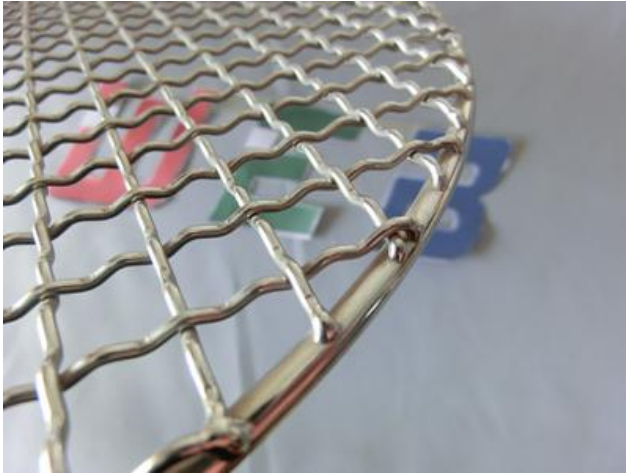

B R O C H U R E

Barbecue Wire Mesh (BBQ)

Anping Web Wire Mesh Co.,Ltd.

Crimped Wire Mesh For Barbecue

Introduction

Crimped woven wire mesh is perfect for producing barbecue grill, which is used for hotels, barbecue restaurants, picnic, camping, travel and other activities.

Types

- Round shape BBQ mesh
- Square shape BBQ mesh
- BBQ mesh with handle

Material

A. Stainless steel

Stainless steel is also called food grade stainless steel, so it is often used in the barbecue industry. SS304 or SS430 is a better selection.

B. Galvanized steel

For its low cost, the galvanized steel is also used in the barbecue industry. Unlike stainless steel, the galvanized steel is only used for one time. Many people name it one-time barbecue mesh.

Idea for	Screen Size	Features & Benefits
<ul style="list-style-type: none">RestaurantsCamping	<ul style="list-style-type: none">D 190mmD 220mmD 280mm	<ul style="list-style-type: none">Stable mesh size, not easily deformedSmooth surface, uniform mesh size, small errorEasy to Cleaning will be used for long timeFine workmanship, beautiful appearance, smooth edges