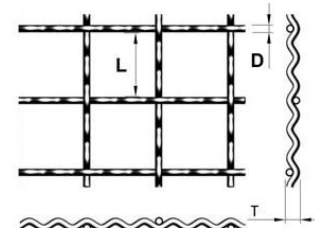

Technical Parameters

When ordering, please specify:

1. Weave Type

Plain crimped weave type, single crimped, double crimped, locked crimped, flat top crimped, slot hole crimped

2. Wire Diameter (D)

3. Hole Size (L)

4. Panel Width (PW)

5. Panel Length (PL)

Plain Crimped

Single Crimped

Lock Crimped

Double Crimped

Crimped Wire Screen

Opening L		Wire D		Open Area	Weight
mm	inch	mm	inch	%	Kgs/m ²
10.00	0.394	1.40	0.055	76.95	2.12
10.00	0.394	1.20	0.047	79.72	1.59
10.00	0.394	1.00	0.039	82.64	1.12
12.70	0.500	1.60	0.063	78.87	2.21
12.70	0.500	1.40	0.055	81.13	1.71
12.70	0.500	1.20	0.047	83.48	1.28
20.00	0.787	1.80	0.071	84.17	1.83