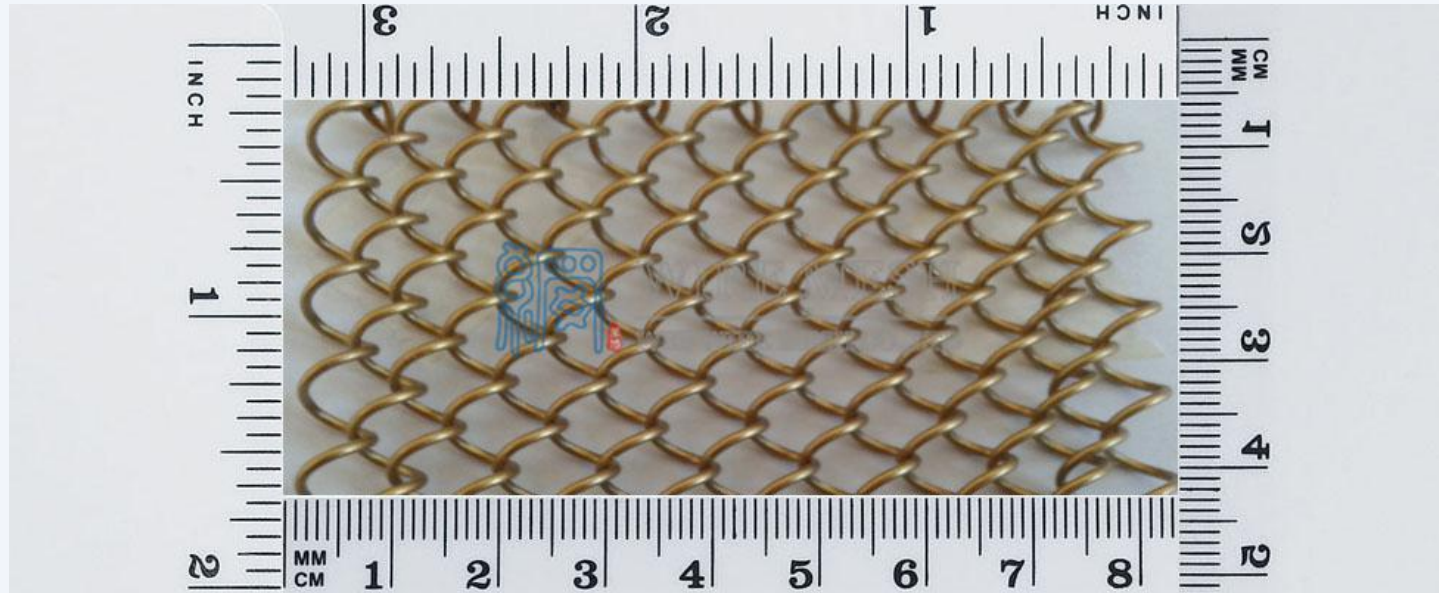

6mm Opening S-Type Spiral Mesh Curtain

Technical Parameter

Items	Imperial Standard		Metric System	
Opening Size W	0.236	inch	6.0	mm
Wire Diameter	0.047	inch	1.2	mm
Weight	1.159	lbs/sq.ft	5.70	kgs/sq.m
Material	Stainless steel			
Color	Gold			