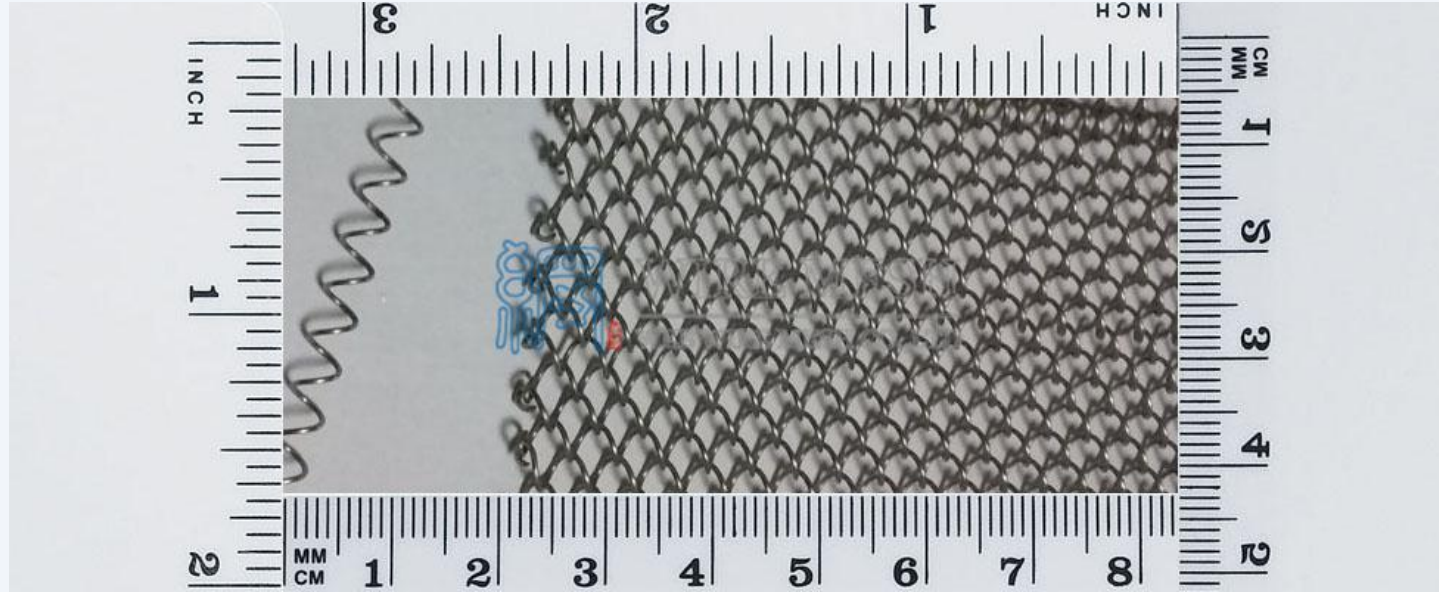

# 4mm Opening S-Type Spiral Mesh Curtain

## Technical Parameter

Items	Imperial Standard		Metric System	
<b>Opening Size W</b>	0.157	inch	4.0	mm
<b>Wire Diameter</b>	0.031	inch	0.8	mm
<b>Weight</b>	0.537	lbs/sq.ft	2.64	kgs/sq.m
<b>Material</b>	Stainless steel			
<b>Color</b>	Silver white			